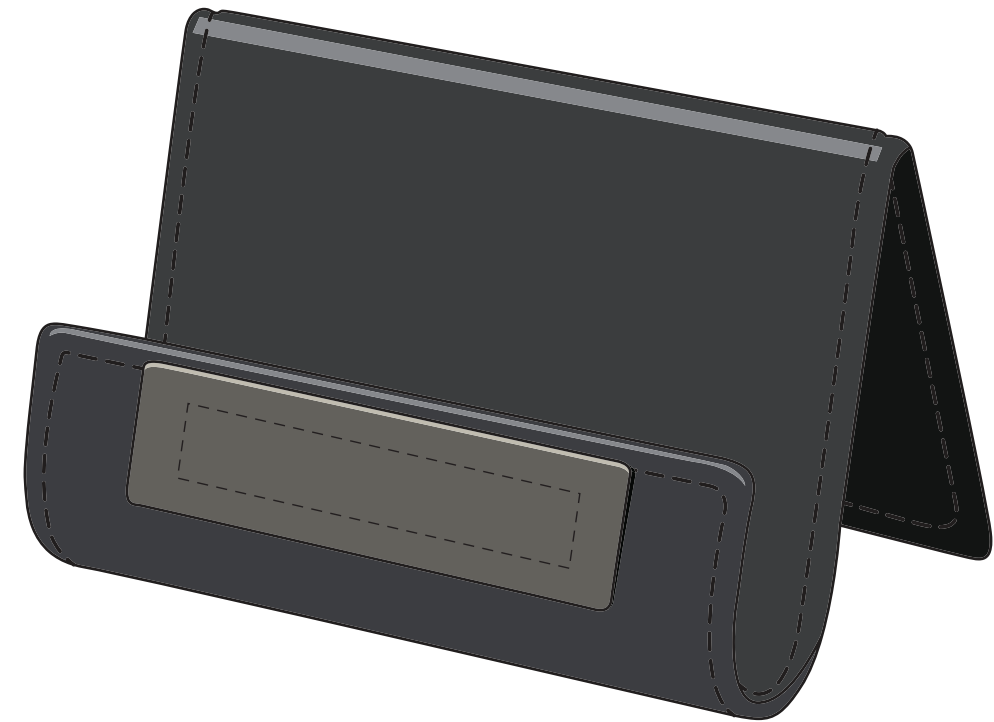

Laser Engraves

F.P.O

**COMPOSITE
NOT ACTUAL SIZE**

Dashed Line For Imprint Area Only, Will Not Print.

1" 0.5" 0"	Artist/Date: Order #: Ship Date: Imprint Color: Item Color:	Item #: 6320 MAX Imprint Size: 2" W x 3/8" H Imprint Type: Laser Engraves Tone-On-Tone.	Proofing:
------------------	-------------------------------------------------------------------------	--------------------------------------------------------------------------------------------------	-----------